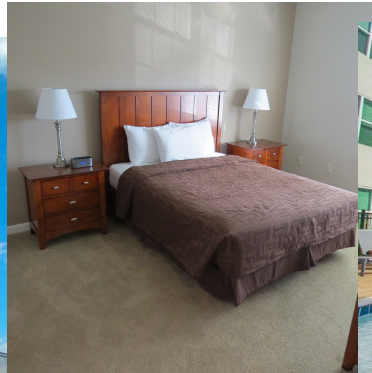

1400 Main at Southpointe Town Center

1400 Main Street, Canonsburg, PA 15317

Apartment Package

Complete Furniture Package-sofa, love seat, coffee and end tables, dining table, beds, nightstands, and dressers